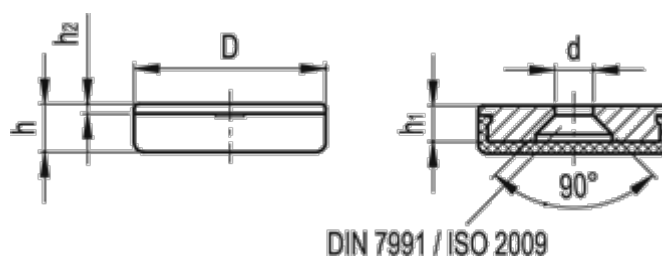

Data Sheet

Article number: 20592030

Description: E+G Disc with cover cap
GN 338-32-KR

Measures

d	= 5.3
D	= 32
h	= 6.7
h1	= 5.0
h2	= 1
Weight (g)	= 24